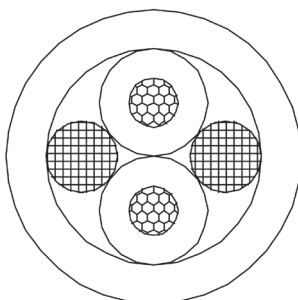

INSTALL

Physical Characteristics

Type of cable	2-Core speaker cable
Inner conductor	TC 30 x 0.25 mm (OFC)
Inner conductor section	1.5 mm²
Number of conductors	2
Insulation	NHFR Ø 2.3 mm
Insulation Colour	Red / Blue
Conductor twisting	Yes
Shielding	None
Filling	NHFR
Separator	None
Outer Jacket	NHFR
Outer Jacket Colour	Black
Outer Jacket Dimensions	Ø 6.3 mm
American Wire Gauge	16 AWG

Standards & regulations

RoHS2 compliant	According EU Directive 2011/65/EU
Reach compliant	According EC 1907/2006
Flammability test	According IEC 60332-1
Indoor / outdoor	UV resistant (UL1581, UVA, 720 h)
Circuit integrity	n/a
Smoke emissions	According IEC 61034
Zero halogen compounds	According EN 50267-2-1, IEC 60754

Mechanical Characteristics

Temperature range	fixed installation	-20° C till +80° C
	flexible installation	-15° C till +60° C
Bending radius	fixed installation	8 x cable Ø OD
	flexible installation	10 x cable Ø OD

Electrical Characteristics

Max. conductor DC resistance	14.6 (Ω/Km)
Dielectric strenght	2 (KV/1min. DC)
Voltage rating	300V

Ordering & packaging

CLS215/1	NHFR, IEC 60332-1, Black	100 meter plastic reel
CLS215/3	NHFR, IEC 60332-1, Black	300 meter plastic reel

Cross section

Recommended accessories & connections

Speaker connector	Procab	VCL4FC
SpeakON connector	Neutrik	NL2FX/NL4FX