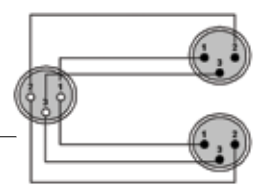

CAB734

6.3 mm Jack male stereo to
2 x XLR female

Cable Type: SIG48 (p.16)

Code	length	Msp	Sales Unit
CAB734/1.5	1.5 m	50	Hanger

MUSIC INSTRUMENTS
ANALOG AUDIO SIGNAL

Same Connectivity:
Reference Series: REF734 (p.75)

CAB735

XLR female to 2 x XLR male

Cable Type: SIG58 (p.16)

Code	length	Msp	Sales Unit
CAB735/1.5	1.5 m	50	Hanger

MUSIC INSTRUMENTS
ANALOG AUDIO SIGNAL

Same Connectivity:
Reference Series: REF735 (p.75)
Classic Series: CLA735 (p.108)