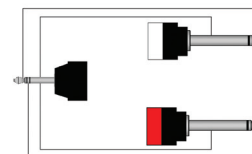

### CLA712

3.5 mm Jack male stereo to  
2 x XLR male

**Cable Type:** SIG144 (See website)

Code	length	Sales Unit
CLA712/1.5	1.5 m	Box
CLA712/3	3 m	Box

MUSIC INSTRUMENTS

ANALOG AUDIO SIGNAL

**Same Connectivity:**

### CLA713

3.5 mm Jack male stereo to  
2 x 6.3 mm Jack male

**Cable Type:** SIG144 (See website)

Code	length	Sales Unit
CLA713/1.5	1.5 m	Box
CLA713/3	3 m	Box

MUSIC INSTRUMENTS

ANALOG AUDIO SIGNAL

**Same Connectivity:**